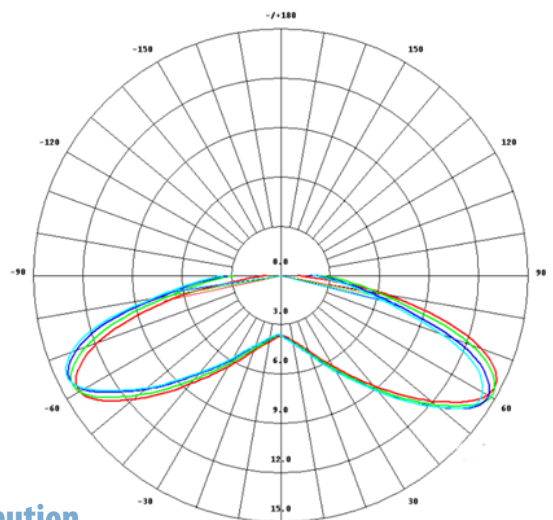

### Features

- Ideal for shallow, deep, and halo channel letter lighting
- Fewer modules to light up signs
- Guaranteed life over 50,000 hours

Color	Part#	Color Temp	Lumens
Pure White	HLED-P3120W	7000K	116 lm/mod (182 lm/ft.)
White	HLED-P3120W5K	5000K	116 lm/mod (182 lm/ft.)
Red	HLED-P3120R	620 ~ 625K	43 lm/mod (68 lm/ft.)

### Light Distribution