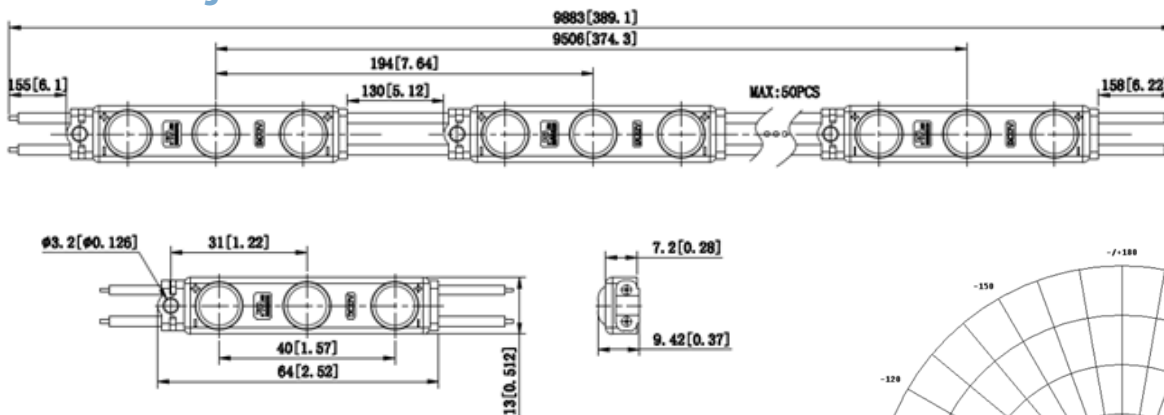

Profile Drawings

MODEL	MAX POWER SUPPLY LOAD			
	35W	60W	100W	150W
P-3120	29 mods	50 mods	80 mods	125 mods

HanleyLED recommends underloading any power supply by 15%